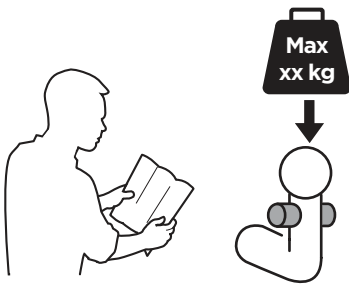

D.1

Aluminium
or GGG40

Carbon Frame

Thule Carbon Frame Protector

984

i

| | | |
|--------|--|---|
| 40 kg |  21.6 kg | Max 18.4 kg |
| 50 kg | | Max 28.4 kg |
| 60 kg | | Max 38.4 kg |
| 70 kg | | Max 48.4 kg |
| 80 kg | | Max 58.4 kg |
| >90 kg | | Max 66 kg  |