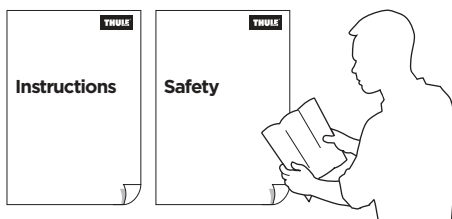

CITY CRASH

Complies with ISO norm