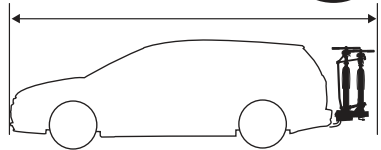

CITY CRASH

Complies with ISO norm

Thule EasyFold XT 3

9665

FIX4BIKE Tow bar

Not ok

Your Key-Number

22-80 mm