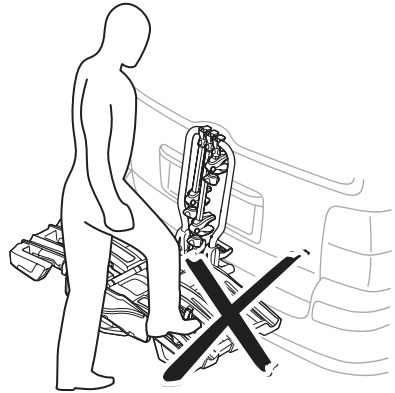

D.1

Aluminium
or GGG40

Carbon Frame

Thule Carbon Frame Protector

984

i

| | | |
|--------|--|---|
| 40 kg |  21.6 kg | Max 18.4 kg |
| 50 kg | | Max 28.4 kg |
| 60 kg | | Max 38.4 kg |
| 70 kg | | Max 48.4 kg |
| 80 kg | | Max 58.4 kg |
| >90 kg | | Max 66 kg  |