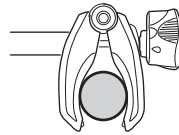

CITY CRASH

Complies with ISO norm

Thule EasyFold XT 3

9665

FIX4BIKE Tow bar

Not ok

Your Key-Number

22-80 mm

D.1

Aluminium
or GGG40

Carbon Frame

Thule Carbon Frame Protector

984

i

| | | |
|--------|--|---|
| 40 kg |  21.6 kg | Max 18.4 kg |
| 50 kg | | Max 28.4 kg |
| 60 kg | | Max 38.4 kg |
| 70 kg | | Max 48.4 kg |
| 80 kg | | Max 58.4 kg |
| >90 kg | | Max 66 kg  |