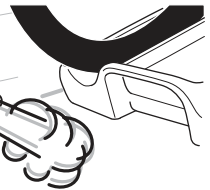

Not ok

Your Key-Number

22-80 mm

D.1

Aluminium
or GGG40

Carbon Frame

Thule Carbon Frame Protector

984