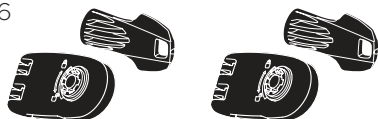

Thule Wheel Strap Locks

986