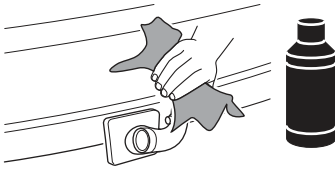

CITY CRASH

Complies with ISO norm

Thule EasyFold XT 3

9665

FIX4BIKE Tow bar

Not ok

Your Key-Number

22-80 mm