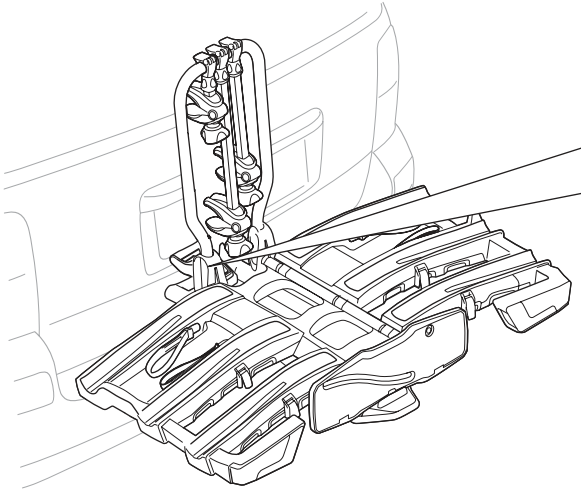

CITY CRASH

Complies with ISO norm

Thule EasyFold XT 3

9665

FIX4BIKE Tow bar

Not ok

Your Key-Number

22-80 mm

1

2

3

4

5

B

i

i