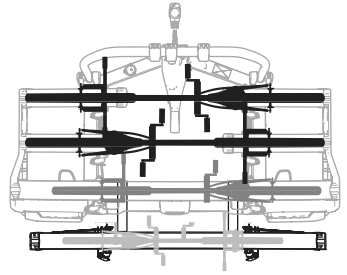

**CITY CRASH**  
 Complies with ISO norm

**i**

1

2

3

4

5

x1

6

A

B

C

**i**

**Thule BackSpace XT**  
9383

**Thule BackSpace XT**  
**3rd/4th Bike Arm**  
9382/9392

**Not ok**