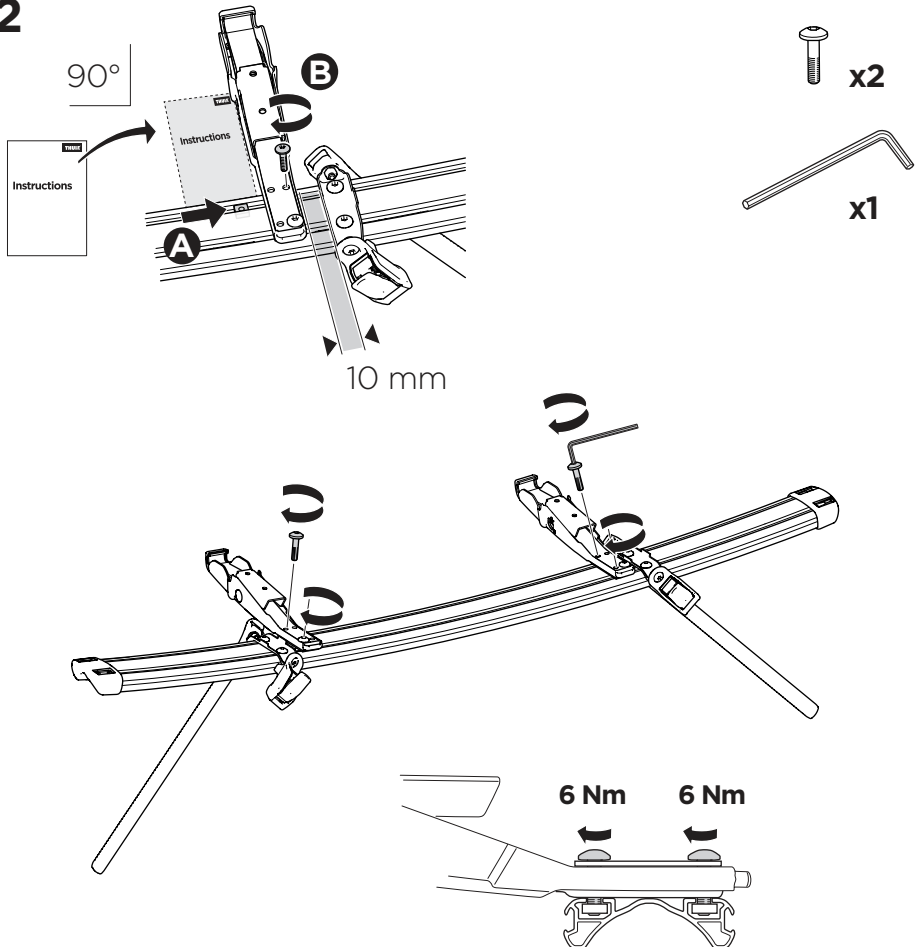

**CITY CRASH**  
 Complies with ISO norm

**i**

1

2

3

4

5

x1

6

A

B

C

**i**

**Thule BackSpace XT**  
9383

**Thule BackSpace XT**  
**3rd/4th Bike Arm**  
9382/9392

**Not ok**