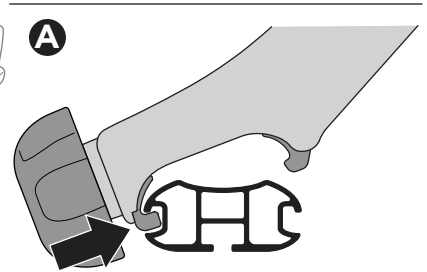

➤ Instructions

Thule VeloCompact 4th Bike Adapter 9261 For VeloCompact 926/927

926101

501-8108-04

Bring your life
thule.com

CITY CRASH
Complies with ISO norm

i

Stützlast beachten
Note towball capacity

VeloCompact
926/927

1

2

3

4

5

6

7