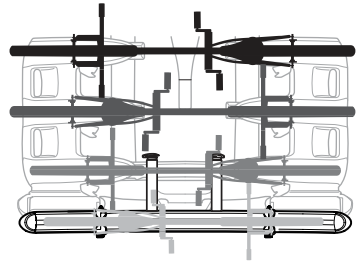

➤ Instructions

Thule VeloCompact 4th Bike Adapter 9261 For VeloCompact 926/927

926101

501-8108-04

Bring your life
thule.com

CITY CRASH
Complies with ISO norm

i

Stützlast beachten
Note towball capacity

VeloCompact
926/927

1

2

3

4

5

6

7