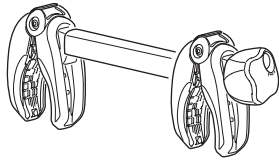

➤ Instructions

Thule VeloCompact 4th Bike Adapter 9261 For VeloCompact 926/927

926101

501-8108-04

Bring your life
thule.com

CITY CRASH
Complies with ISO norm

i

Stützlast beachten
Note towball capacity

VeloCompact
926/927

1

2

3

4

5

6

7