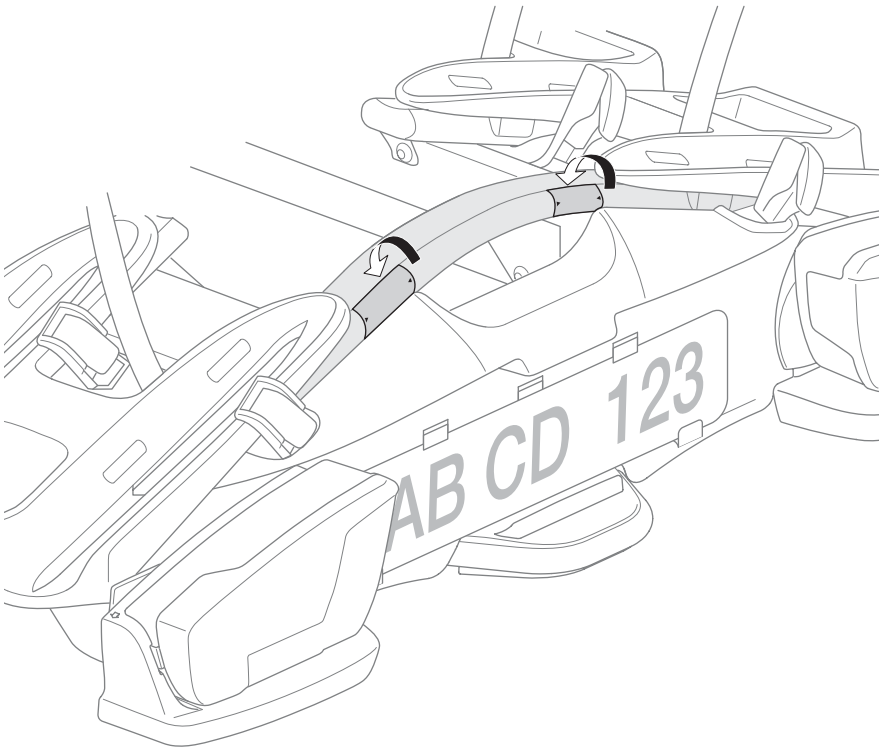

➤ Instructions

Thule VeloCompact 4th Bike Adapter 9261 For VeloCompact 926/927

926101

501-8108-04

Bring your life
thule.com

CITY CRASH
Complies with ISO norm

i

Stützlast beachten
Note towball capacity

VeloCompact
926/927

1

2

3

4

5

6

7