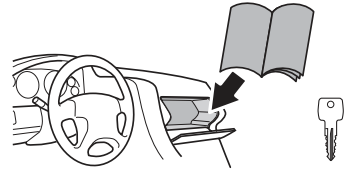

➤ Instructions

Thule VeloCompact 4th Bike Adapter 9261 For VeloCompact 926/927

926101

501-8108-04

Bring your life
thule.com

CITY CRASH
Complies with ISO norm

i

Stützlast beachten
Note towball capacity