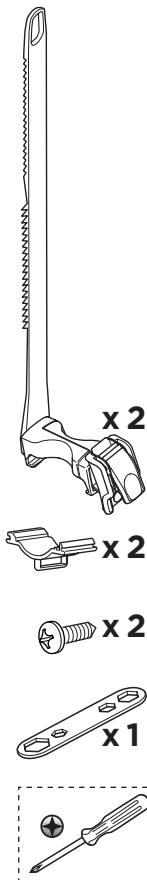

➤ Instructions

Thule VeloCompact 4th Bike Adapter 9261 For VeloCompact 926/927

926101

501-8108-04

Bring your life
thule.com

CITY CRASH
Complies with ISO norm

i

Stützlast beachten
Note towball capacity

VeloCompact
926/927

1

2

3

4

5

6

7

x1

A

B

A

B

C

i

A