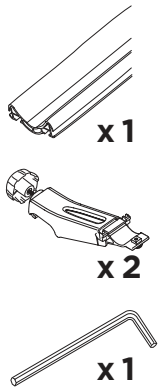

➤ Instructions

Thule VeloCompact 4th Bike Adapter 9261 For VeloCompact 926/927

926101

501-8108-04

Bring your life
thule.com

CITY CRASH
Complies with ISO norm

i

Stützlast beachten
Note towball capacity

VeloCompact
926/927

1

2

3

4

5

6

7