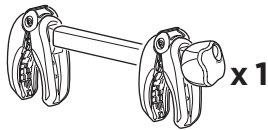

➤ Instructions

Thule VeloCompact 4th Bike Adapter 9261 For VeloCompact 926/927

926101

501-8108-04

Bring your life
thule.com

CITY CRASH
Complies with ISO norm

i

Stützlast beachten
Note towball capacity

VeloCompact
926/927

1

2

3

4

5

6

7