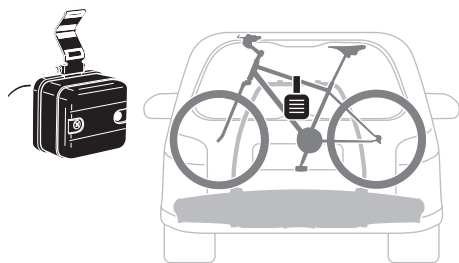

Thule 3rd Brake Light 13pin

9904