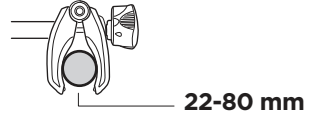

926002

CITY CRASH
Complies with ISO norm

927002

CITY CRASH
Complies with ISO norm

i

i

50 kg
60 kg
65 kg
70 kg
75 kg
80 kg
>85 kg

Max 31 kg
Max 41 kg
Max 46 kg
Max 51 kg
Max 56 kg*
Max 60 kg*
Max 60 kg*