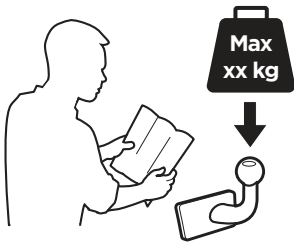

926002

CITY CRASH
Complies with ISO norm

927002

CITY CRASH
Complies with ISO norm

i

i

50 kg
60 kg
65 kg
70 kg
75 kg
80 kg
>85 kg

Max 31 kg
Max 41 kg
Max 46 kg
Max 51 kg
Max 56 kg*
Max 60 kg*
Max 60 kg*