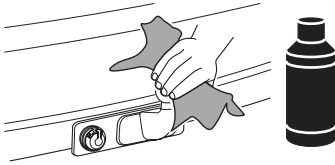

926002

CITY CRASH
Complies with ISO norm

927002

CITY CRASH
Complies with ISO norm

i

i

50 kg
60 kg
65 kg
70 kg
75 kg
80 kg
>85 kg

Max 31 kg
Max 41 kg
Max 46 kg
Max 51 kg
Max 56 kg*
Max 60 kg*
Max 60 kg*