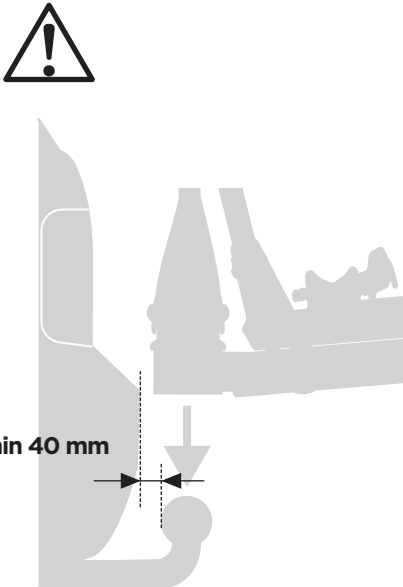

926002

CITY CRASH
Complies with ISO norm

927002

CITY CRASH
Complies with ISO norm

i

i

50 kg
60 kg
65 kg
70 kg
75 kg
80 kg
>85 kg

Max 31 kg
Max 41 kg
Max 46 kg
Max 51 kg
Max 56 kg*
Max 60 kg*
Max 60 kg*