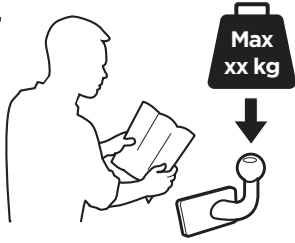

926002

CITY CRASH
Complies with ISO norm

927002

CITY CRASH
Complies with ISO norm

i

i

50 kg
60 kg
65 kg
70 kg
75 kg
80 kg
>85 kg

Max 31 kg
Max 41 kg
Max 46 kg
Max 51 kg
Max 56 kg*
Max 60 kg*
Max 60 kg*