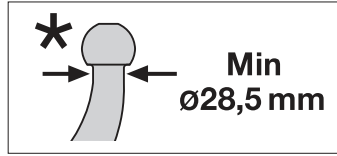

926002

CITY CRASH
Complies with ISO norm

927002

CITY CRASH
Complies with ISO norm

i

i

50 kg
60 kg
65 kg
70 kg
75 kg
80 kg
>85 kg

Max 31 kg
Max 41 kg
Max 46 kg
Max 51 kg
Max 56 kg*
Max 60 kg*
Max 60 kg*