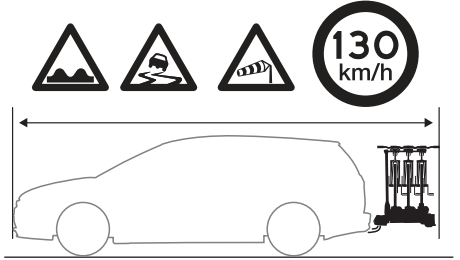

926002

CITY CRASH
Complies with ISO norm

927002

CITY CRASH
Complies with ISO norm

i

i

50 kg
60 kg
65 kg
70 kg
75 kg
80 kg
>85 kg

Max 31 kg
Max 41 kg
Max 46 kg
Max 51 kg
Max 56 kg*
Max 60 kg*
Max 60 kg*