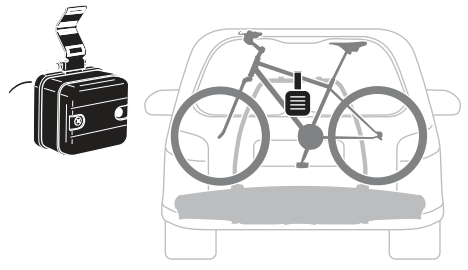

Thule 3rd Brake Light 13pin
9904