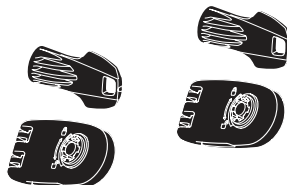

Thule Wheel Strap Locks

986