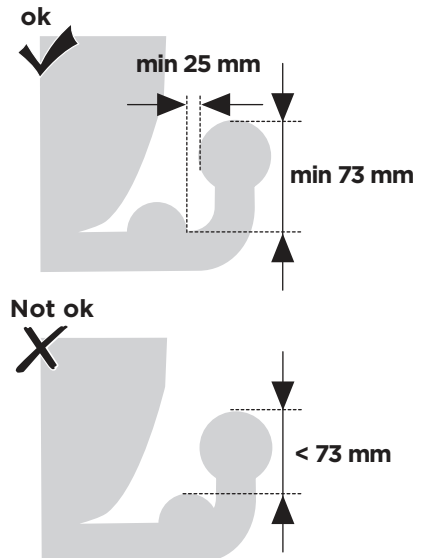

926002

CITY CRASH
Complies with ISO norm

927002

CITY CRASH
Complies with ISO norm

i

i

50 kg
60 kg
65 kg
70 kg
75 kg
80 kg
>85 kg

Max 31 kg
Max 41 kg
Max 46 kg
Max 51 kg
Max 56 kg*
Max 60 kg*
Max 60 kg*