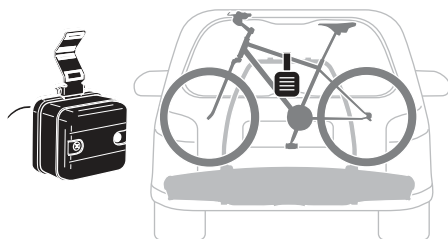

Thule 3rd Brake Light

9904