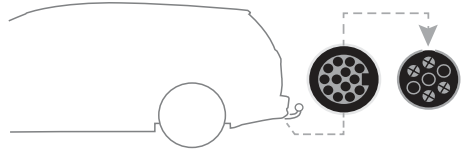

Thule Adapter 9907
13-to-7 pin Adapter